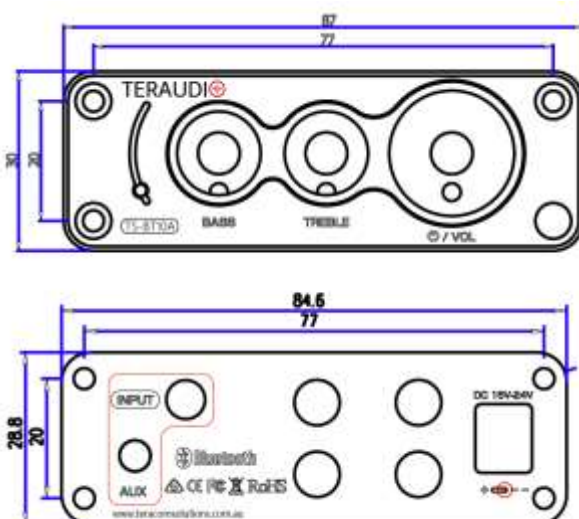

## Product Features

- Bluetooth 5.0 , 2.0 CH
- Bluetooth Pair PIN Code: 0000 or 1234
- SNR:  $\geq 98\text{dB}$
- Input Sensitivity:  $\leq 280\text{mV}$
- THD:  $\leq 0.5\%$
- Output Power: 50W + 50W
- Power Supply: 19V 4.74A
- With Bass and Treble Volume Control
- Terminating Impedance: 20Ohm - 80hm
- Bluetooth Transmission Distance: 28ft
- Frequency Range: 20Hz - 20kHz ( $\pm 1\text{ dB}$ )
- Input Mode: Bluetooth and Analog
- Product Size: 130 x 100 x 30 mm
- Product Weight: 650g

## Specifications

Model	TS-BT20A	TS-BT10A	TS-TB10A	TS-V1.0G	TS-TDA7498E
Channel	2.0CH	2.0CH	2.0CH	2.0CH	2.0CH
Bluetooth Version	4.2	5.0	-	-	-
Max Output Power Per Channel	100watt	50watt	100watt	50 watt	160 watt
Bass and Treble Control	YES	NO	YES	NO	NO
With BT and AUX selector	Auto Switch	Auto Switch	-	-	-
Input ways	RCA + BT	AUX + BT	AUX	AUX	AUX
Output to	Passive speakers	Passive speakers	Passive speakers	Passive speakers	Passive speakers
Power Supply	24V	19V	24V	19V	24V
Additional Features	Best seller	Simple but Powerful	Best seller	Really clean sound quality	Powerful and great sound quality
Size	130*100*35 mm	107*87*30 mm	130*100*35 mm	130*100*35 mm	130*100*35 mm