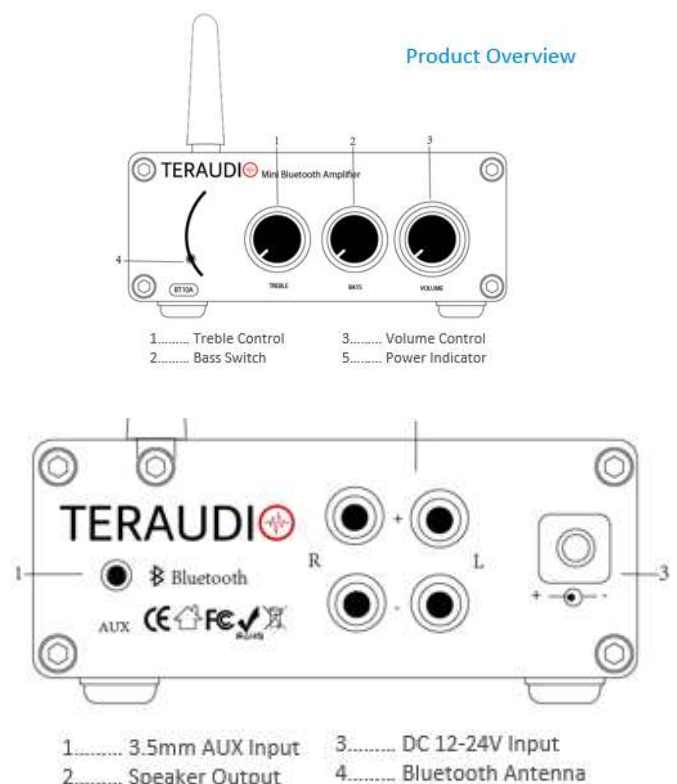

## Product Features

- Bluetooth 5.0 , 2.0 CH
- Bluetooth Pair PIN Code: 0000 or 1234
- SNR:  $\geq 98\text{dB}$
- Input Sensitivity:  $\leq 280\text{mV}$
- THD:  $\leq 0.5\%$
- Output Power: 50W + 50W
- Power Supply: 19V 4.74A
- With Bass and Treble Volume Control
- Terminating Impedance: 20Ohm - 80hm
- Bluetooth Transmission Distance: 28ft
- Frequency Range: 20Hz - 20kHz ( $\pm 1\text{ dB}$ )
- Input Mode: Bluetooth and Analog
- Product Size: 130 x 100 x 30 mm
- Product Weight: 650g

## Specifications

Model	TS-BT20A	TS-BT10A	TS-TB10A	TS-V1.0G	TS-TDA7498E
Channel	2.0CH	2.0CH	2.0CH	2.0CH	2.0CH
Bluetooth Version	4.2	5.0	-	-	-
Max Output Power Per Channel	100watt	50watt	100watt	50 watt	160 watt
Bass and Treble Control	YES	NO	YES	NO	NO
With BT and AUX selector	Auto Switch	Auto Switch	-	-	-
Input ways	RCA + BT	AUX + BT	AUX	AUX	AUX
Output to	Passive speakers	Passive speakers	Passive speakers	Passive speakers	Passive speakers
Power Supply	24V	19V	24V	19V	24V
Additional Features	Best seller	Simple but Powerful	Best seller	Really clean sound quality	Powerful and great sound quality
Size	130*100*35 mm	107*87*30 mm	130*100*35 mm	130*100*35 mm	130*100*35 mm